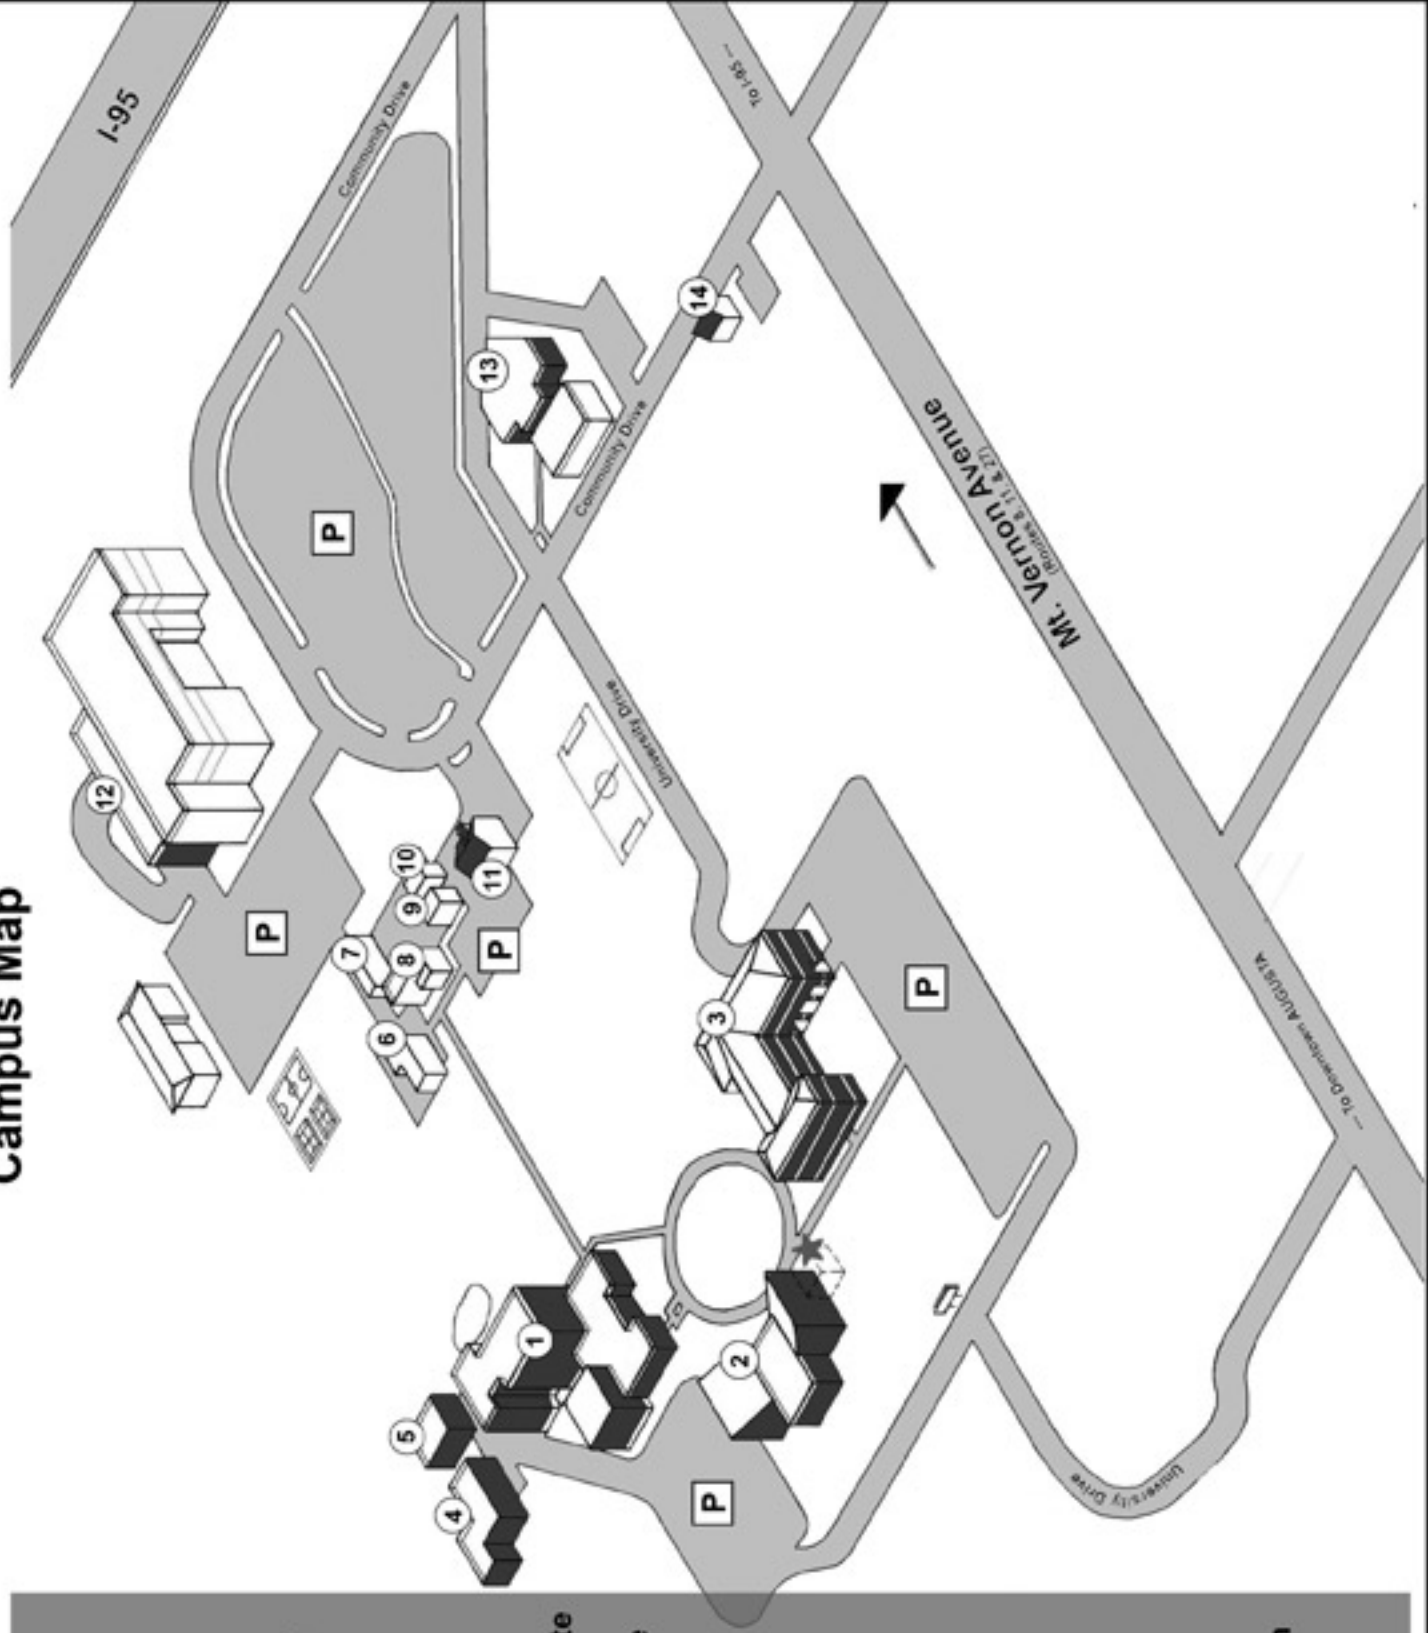

The University of Maine at Augusta Campus Map

- 1 Jewett Hall
- 2 Bennett D. Katz Library
- 3 Student-Technology Center
- 4 Fine Arts Building
- 5 Art & Architecture
- 6 Mail Room/Maine Cite
- 7 Maintenance Garage
- 8 Campus Center
- 9 Pottery Shop
- 10 Maintenance Office
- 11 Farmhouse
- 12 Civic Center
- 13 Robinson Hall
- 14 Stoddard House
- ★ Michael Klahr Holocaust Education Resource Center
- P Parking